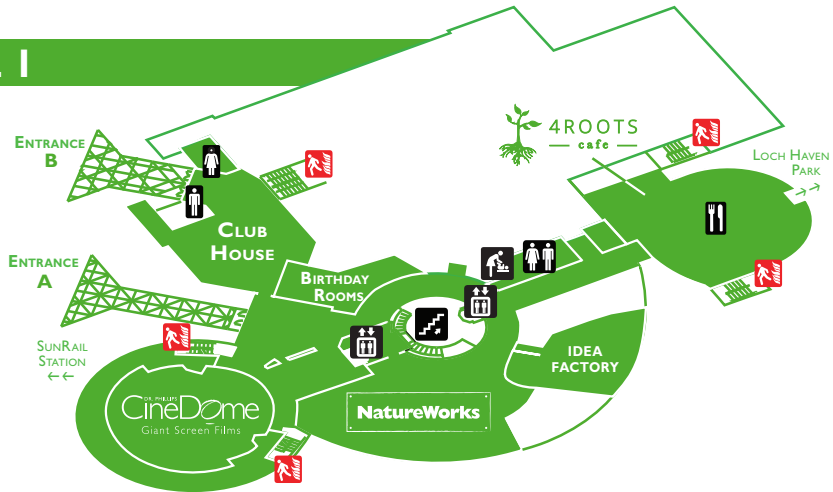

LEVEL 4

LEVEL 3

LEVEL 2

LEVEL 1

-  EMERGENCY EXIT
-  RESTROOMS
-  ELEVATOR
-  STAIRS
-  FOOD & BEVERAGE
-  CHANGING STATION
-  NURSING LOUNGE

Presented
By:

Office of Research

UNIVERSITY OF CENTRAL FLORIDA

Seating Areas

Seating is available in the 4Roots Cafe and Dr. Phillips CineDome (Level 1), Digital Adventure Theater (Level 2) and at the Discovery Stage inside Our Planet (Level 4). Face coverings required.

Elevator & Restrooms

There are two elevators around the rotunda to help get you where you want to be! One party at a time. Restrooms are located on each floor across from the main elevator.

Food & Drink

4Roots Cafe (Level 1) full service 11 am – 3 pm. Grab & Go snacks and drinks available for purchase 3 pm – 5 pm. **4Rivers Concessions** (Level 4) from 11 am – 3 pm daily. Refresh at **The Coffee Spot** (Level 2) from 9 am – 5 pm daily.