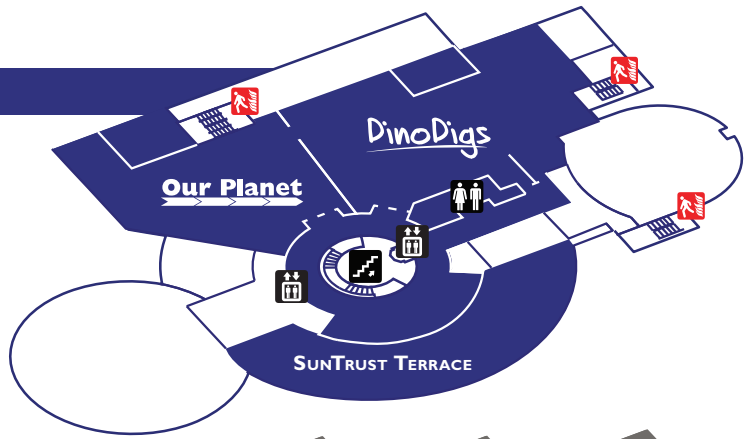

LEVEL 4

LEVEL 3

LEVEL 2

LEVEL 1

-  EMERGENCY EXIT
-  RESTROOMS
-  ELEVATOR
-  STAIRS
-  FOOD & BEVERAGE
-  CHANGING STATION
-  NURSING LOUNGE

Presented
By:

Office of Research

UNIVERSITY OF CENTRAL FLORIDA

FAST FACTS

Orlando Science Center App – NEW!

Download the brand new free app experience to access additional exhibit content and floor map. Now in the Apple Store and available soon for Android.

ATM

Located in The Science Store (Level 2).

Seating Areas

Seating is available in the 4Roots Cafe and Dr. Phillips CineDome (Level 1), Digital Adventure Theater (Level 2) and at the Discovery Stage inside Our Planet (Level 4). Face coverings required.