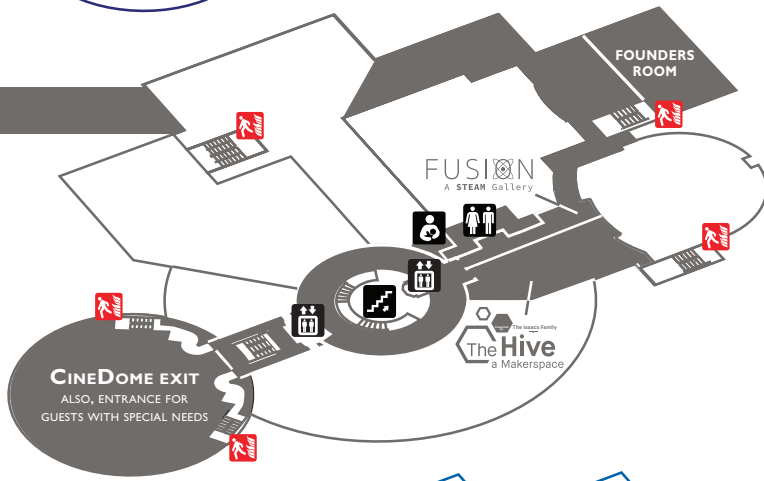

LEVEL 4

LEVEL 3

LEVEL 2

LEVEL 1

-  EMERGENCY EXIT
-  RESTROOMS
-  ELEVATOR
-  STAIRS
-  FOOD & BEVERAGE
-  CHANGING STATION
-  NURSING LOUNGE

Presented
By:

Office of Research

UNIVERSITY OF CENTRAL FLORIDA

Seating Areas

Seating is available in the 4Roots Cafe and Dr. Phillips CineDome (Level 1), Digital Adventure Theater (Level 2) and at the Discovery Stage inside Our Planet (Level 4). Face coverings required.

Elevator & Restrooms

There are two elevators around the rotunda to help get you where you want to be! One party at a time. Restrooms are located on each floor across from the main elevator.

Food & Drink