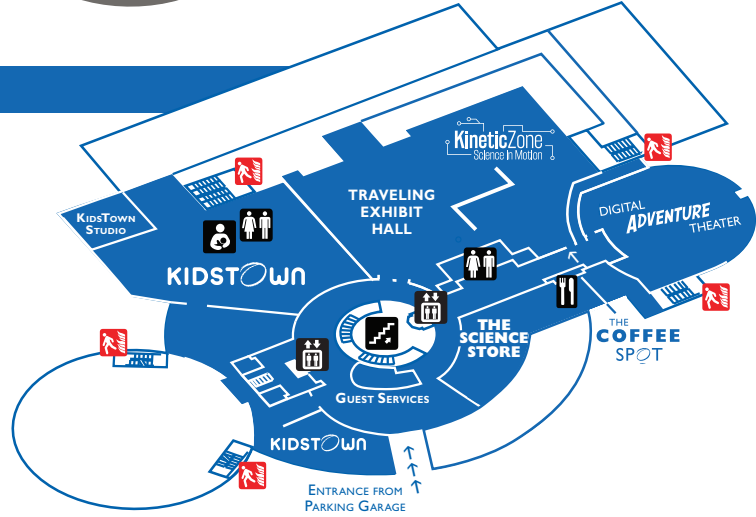

LEVEL 4

LEVEL 3

LEVEL 2

LEVEL 1

-  EMERGENCY EXIT
-  RESTROOMS
-  ELEVATOR
-  STAIRS
-  FOOD & BEVERAGE
-  CHANGING STATION
-  NURSING LOUNGE

Presented
By:

Office of Research

UNIVERSITY OF CENTRAL FLORIDA

Space is limited and is available on a first come, first serve basis. Once you sign up we ask that you report to Idea Factory at most 15 minutes prior to your tour time to be escorted to the Tiny Green Home. The tour will end at the ocean mural in the 4Roots Cafe hallway. *Weather permitting*

Seating Areas

Seating is available in the 4Roots Cafe and Dr. Phillips CineDome (Level 1), Digital Adventure Theater (Level 2) and at the Discovery Stage inside Our Planet (Level 4). Face coverings required.

Elevator & Restrooms

There are two elevators around the rotunda to help get you where you want to be! One party at a time. Restrooms are located on each floor across from the main elevator.

Food & Drink