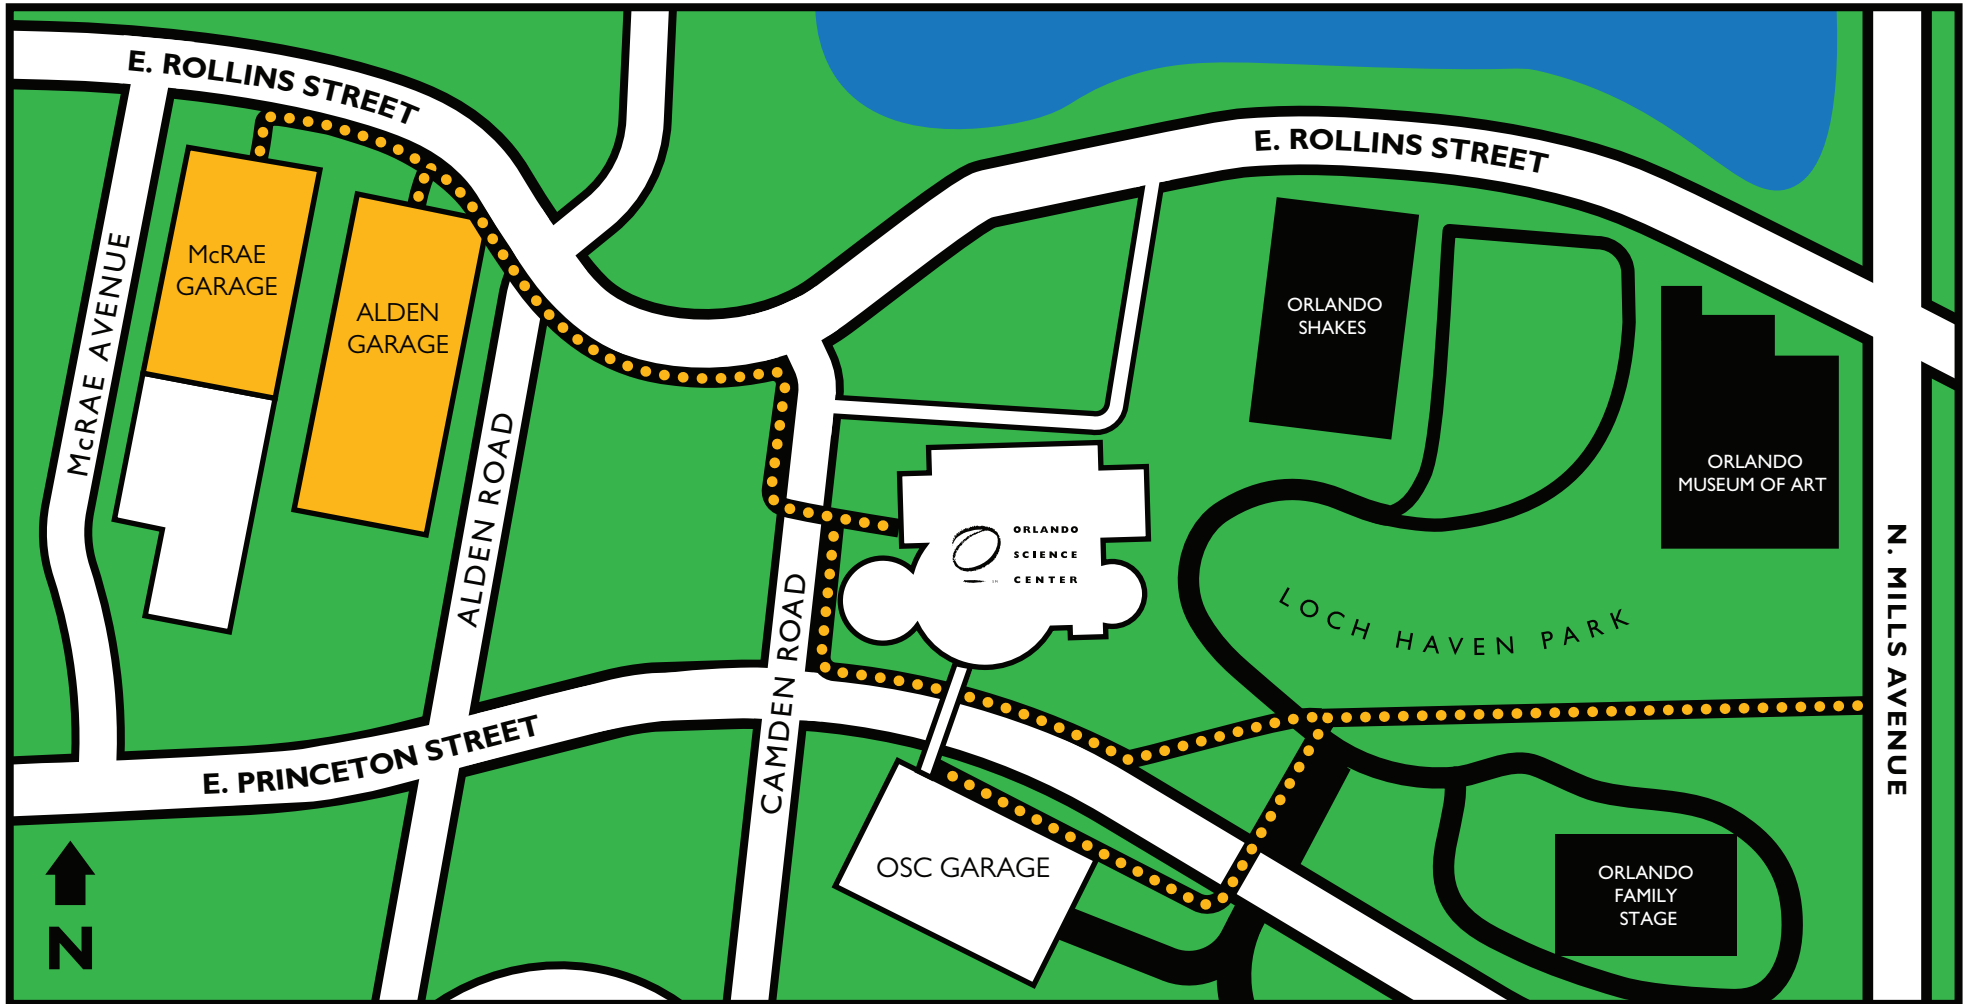

Special Event Parking

Walking Path from Parking